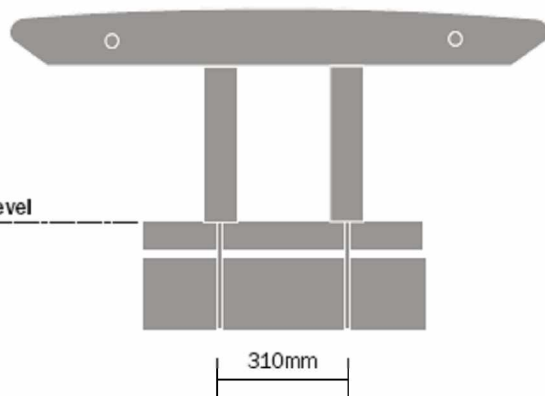

# tondo

tondo seat

Ground level

340mm

310mm