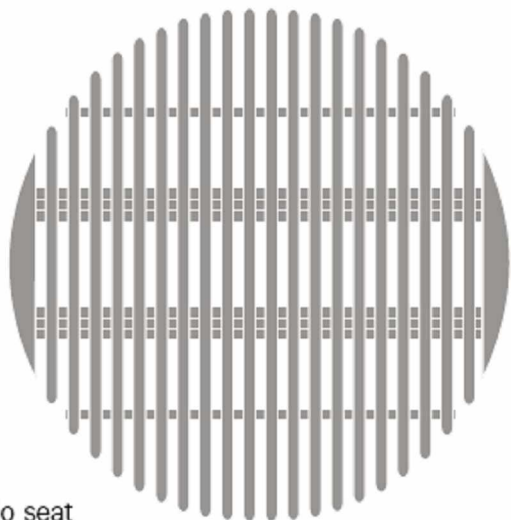

# tondo

tondo seat

Ground level

340mm

310mm