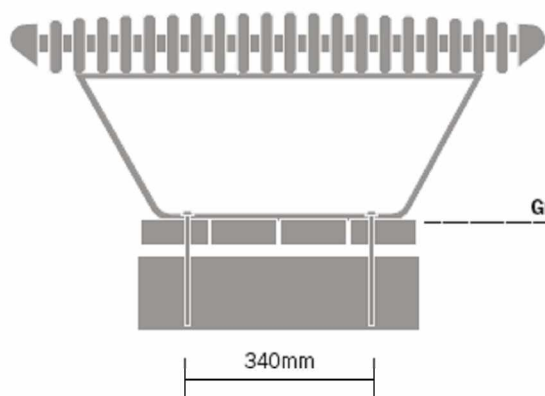

# tondo

tondo seat

Ground level

340mm

310mm