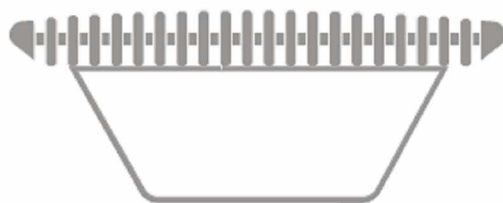

# tondo

tondo seat

Ground level

340mm

310mm